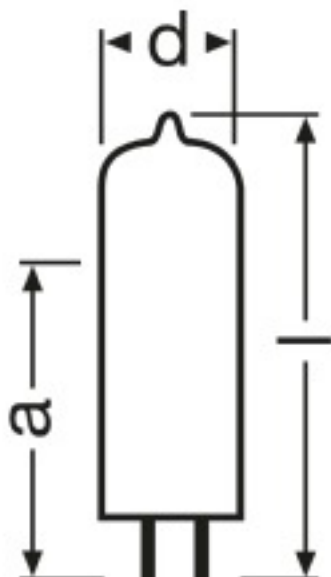

Technical data

Electrical data

Nominal wattage	100 W
-----------------	-------

Light technical data

Luminous flux	2000 lm
---------------	---------

Dimensions & weight

Diameter	11.5 mm
Filament length	4.70 mm
Light center length (LCL)	30.0 mm
Length	50.0 mm
Filament diameter	2.7 mm